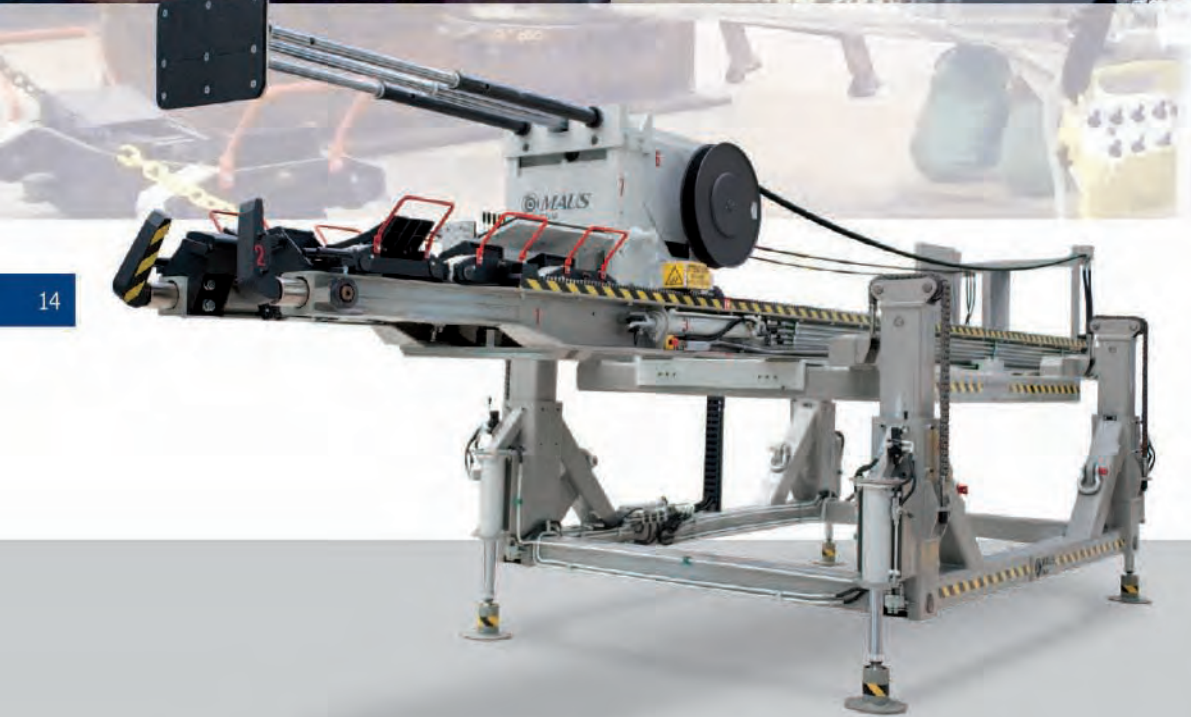

Total safety
for both operator and product

Photograph

By the kind
permission of

Power unit
Independent electric
hydraulic power unit
assembled on a four
wheels trolley for
easy movement

Mef shop^{IN}

Self positioning tube bundles inserter/extractor

The **Mef shop**^{IN} is an independent machine (no crane required) capable to insert/extract the bundle in a fast, accurate, and safe way.

Thanks to its experience in manufacturing maintenance extractors, Maus Italia presents a machine dedicated to modern companies manufacturing heat exchangers.

Max load capacity 22 T (48500 Lb)

BundleIN

Tube bundles inserter for heat exchangers.

The **BundleIN**, together with the gantry crane, enables to solve the problem of a **fast, accurate, and safe** insertion.

The original functioning based on two **synchronized hydraulic guns** stretching two steel wire ropes makes it possible to apply it to **tube sheets regardless of length limits** with the following main features: